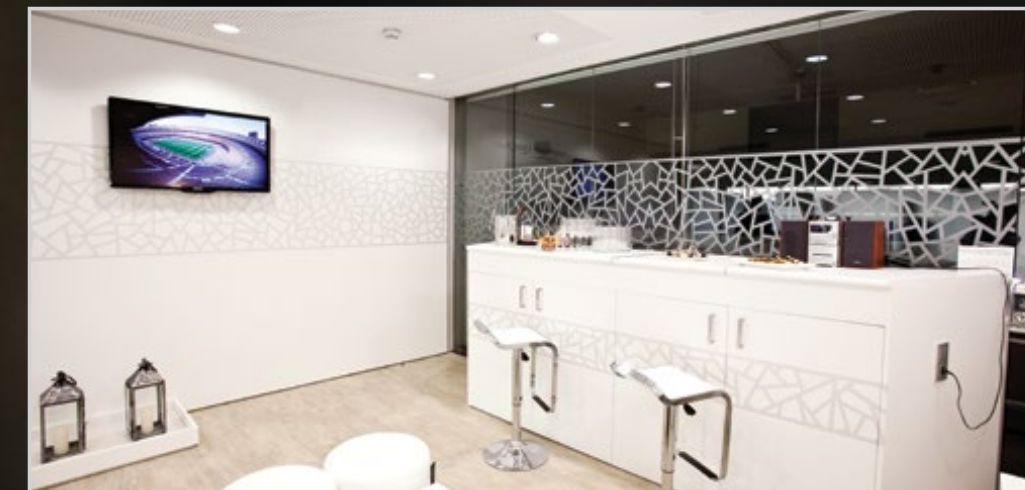

SALA ROMA BOXES

The most exclusive boxes in the Camp Nou are located in the upper section of the Main Grandstand. They are reached through gate 19 into the Stadium, where you will find the VIP welcome stand, which leads into the spacious Roma 09 lounge, from which the boxes can be directly accessed.

Location: Grandstand 2nd Tier.

Capacity: 7, 11, 12 or 14 places.