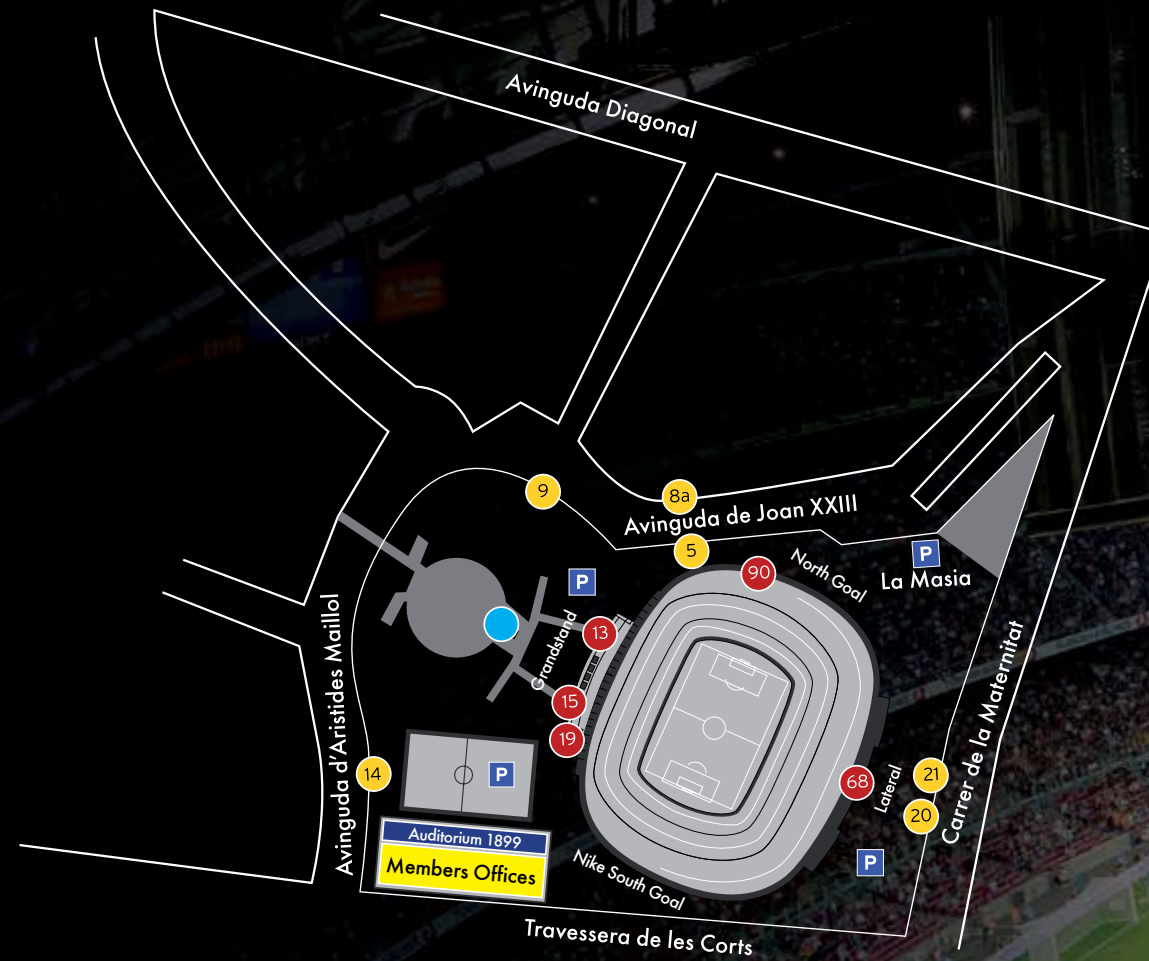

LOCATION

Access and access doors

- Entrances by car ●
- Camp Nou entrance gates ●
- Palau VIP entrance gates ●