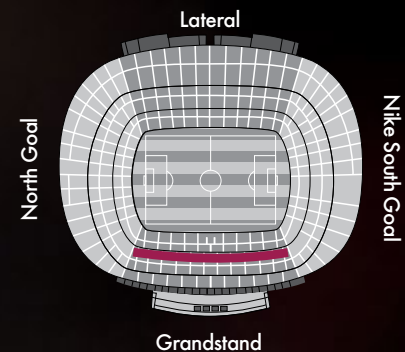

From the first to the third Tier, you can choose whatever seats best satisfy your interests, and whatever lounge best suits the needs of your clients.

The VIP seats are available in the following categories:

- Gold
- Platinum Grandstand RO
- Platinum Sala Roma
- Palladium
- Silver

VIP GOLD SEATS

These seats are in the first Tier of the Grandstand, located practically at pitch level around the substitute benches and the players tunnel.

They are reached through gate 15 into the Camp Nou, which connects to the Antepalco de Honor, the VIP lounge corresponding to the aforesaid seats, from which there is direct access to the same.

VIP SEATS PLATINUM GRANDSTAND RO

These are the closest seats to the Presidential Box. They are located in the front row of the second Tier of the Grandstand, have a roof and offer an ideal view of the Stadium.

VIP clients are welcomed at gate 15 to the Stadium, and these seats connect directly to the Antepalco de Honor VIP Lounge.