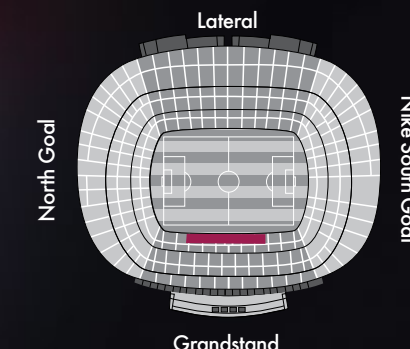

Location: 2nd Tier along touchline and behind goals.

Capacity: 14 or 16 places.

LATERAL BOXES

These exclusive spaces are located all along the touchline in the 1st Tier. They are reached via gate 68 into the Camp Nou, which leads into the Antepalco Lateral VIP Lounge, from which these boxes can be accessed directly. The proximity to the field of play makes these seats especially recommendable if you are after a close-up view of the action.

Location: 1st Tier touchline.
Capacity: 6, 7, 10, 12, 15 or 16 places.

VIP SEATS

The Hospitality programme offers the very finest seats in the Camp Nou, located in different zones of the Stadium and all offering an outstanding view of the pitch. These seats also connect to one of the VIP lounges, where you will be able to enjoy a variety of services, including top quality catering.

From the first to the third Tier, you can choose whatever seats best satisfy your interests, and whatever lounge best suits the needs of your clients.

The VIP seats are available in the following categories:

- Gold
- Platinum Grandstand RO
- Platinum Sala Roma
- Palladium
- Silver

VIP GOLD SEATS

These seats are in the first Tier of the Grandstand, located practically at pitch level around the substitute benches and the players tunnel.