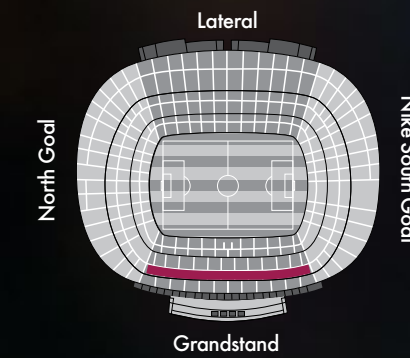

- Sala Roma Boxes
- 2nd Tier Boxes
- Lateral Boxes

SALA ROMA BOXES

The most exclusive boxes in the Camp Nou are located in the upper section of the Main Grandstand. They are reached through gate 19 into the Stadium, where you will find the VIP welcome stand, which leads into the spacious Roma 09 lounge, from which the boxes can be directly accessed.