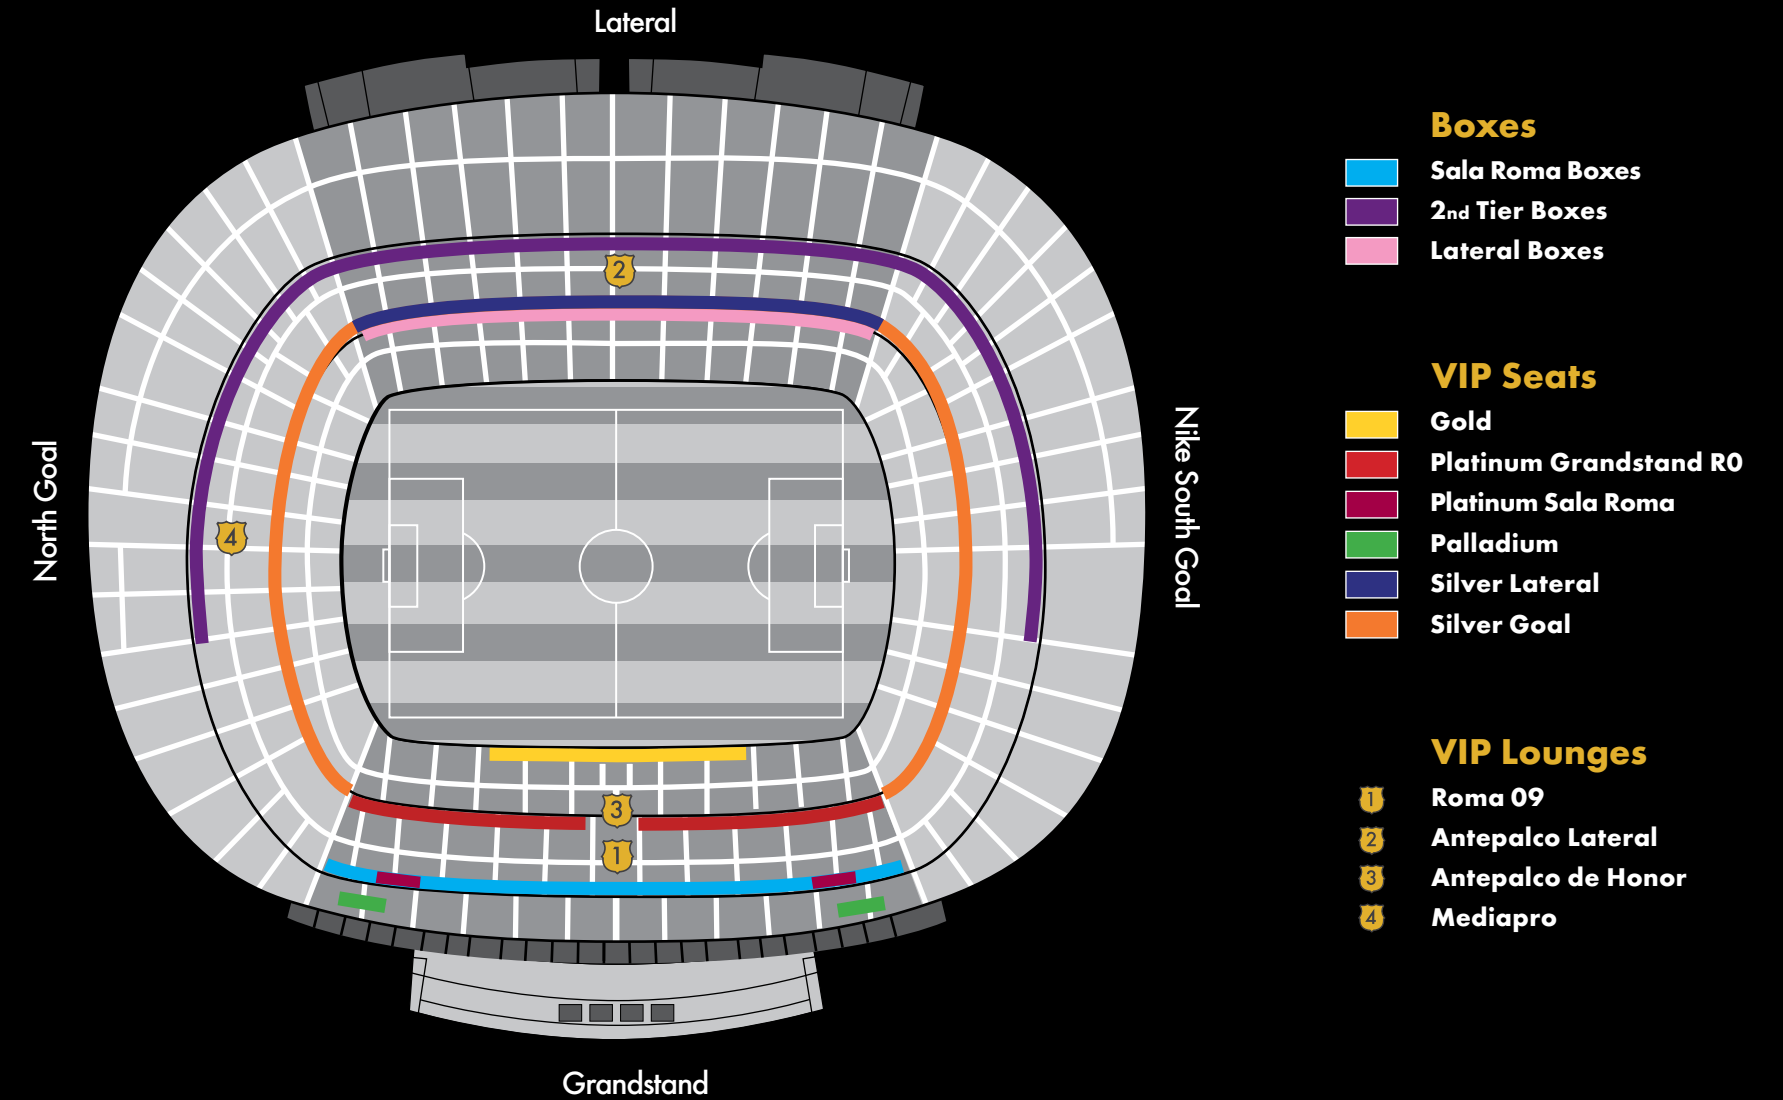

HOSPITALITY PROGRAMME

LOCATIONS

	LOCATION	CAPACITY	VIP LOUNGE
BOXES			
Sala Roma Boxes	Grandstand 2nd Tier	7, 11, 12 or 14 seats	Roma 09
2nd Tier Boxes	Lateral and 2nd Tier Goals	14 or 16 seats	—
Lateral Boxes	Lateral 1st Tier	6, 7, 10, 12, 15 or 16 seats	Antepalco Lateral
VIP SEATS			
Gold	Grandstand 1st Tier	Minimum 2 seats	Antepalco de Honor
Platinum			
Grandstand R0	1st Row Grandstand 2nd Tier	Minimum 2 seats	Antepalco de Honor
Platinum Sala Roma	Grandstand 2nd Tier	Minimum 2 seats	Roma 09
Palladium	Grandstand 3rd Tier	Minimum 2 seats	Roma 09
Silver	1st Row Lateral zone and 2nd Tier Goals	Minimum 2 seats	Mediapro or Antepalco Lateral

SERVICES INCLUDED WITH ALL VIP BOXES AND SEATS

- Parking places on the premises (depending in the seats booked).
- Catering and beverages service.