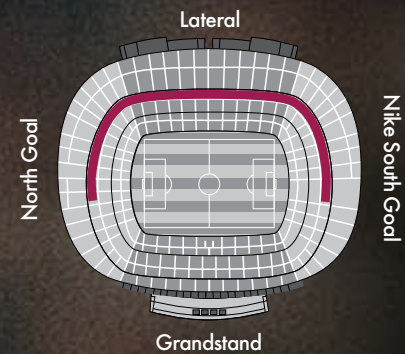

- Sala Roma Boxes
- 2nd Tier Boxes
- Lateral Boxes

SALA ROMA BOXES

The most exclusive boxes in the Camp Nou are located in the upper section of the Main Grandstand. They are reached through gate 19 into the Stadium, where you will find the VIP welcome stand, which leads into the spacious Roma 09 lounge, from which the boxes can be directly accessed.

Location: Grandstand 2nd Tier.

Capacity: 7, 11, 12 or 14 places.

2nd TIER BOXES

These boxes are located on the second Tier, along the touchline and behind the goals. Their high position offers a spectacular view of the pitch, and they can be reached directly through an independent entrance.

Location: 2nd Tier along touchline and behind goals.

Capacity: 14 or 16 places.

LATERAL BOXES

These exclusive spaces are located all along the touchline in the 1st Tier. They are reached via gate 68 into the Camp Nou, which leads into the Antepalco Lateral VIP Lounge, from which these boxes can be accessed directly. The proximity to the field of play makes these seats especially recommendable if you are after a close-up view of the action.