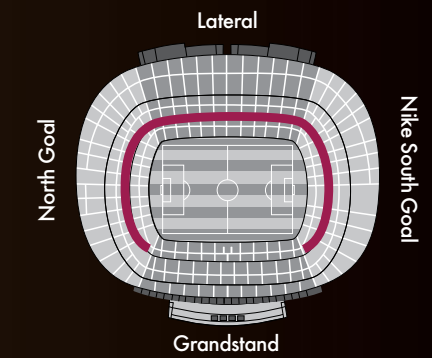

- Gold
- Platinum Grandstand RO
- Platinum Sala Roma
- Palladium
- Silver

VIP GOLD SEATS

These seats are in the first Tier of the Grandstand, located practically at pitch level around the substitute benches and the players tunnel.

VIP PLATINUM SEATS SALA ROMA

Located in the upper section of the second Tier of the Grandstand, these seats offer the client the opportunity to enjoy privacy and comfort while watching the game with an exceptional view of the pitch.

They connect directly to the Roma 09 VIP Lounge, the meeting place of the most select VIPs in the Camp Nou.

SEATS VIP PALLADIUM

These covered seats are in the 3rd Tier of the Grandstand, and offer an exceptional panoramic view of the pitch and terraces. From here you will appreciate the true immensity of the Camp Nou and experience the full intensity of the game.

They connect directly to the Roma 09 VIP Lounge, a large, modern space that is ideal for networking, because it is here that professionals from different sectors tend to gather.

VIP SILVER SEATS

Located along the touchline and behind the goals in the front row of the 2nd Tier, these seats offer a splendid view of the pitch thanks to their high location yet being so close to the action.