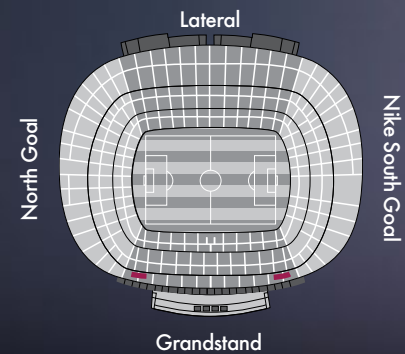

SEATS VIP PALLADIUM

These covered seats are in the 3rd Tier of the Grandstand, and offer an exceptional panoramic view of the pitch and terraces. From here you will appreciate the true immensity of the Camp Nou and experience the full intensity of the game.

They connect directly to the Roma 09 VIP Lounge, a large, modern space that is ideal for networking, because it is here that professionals from different sectors tend to gather.