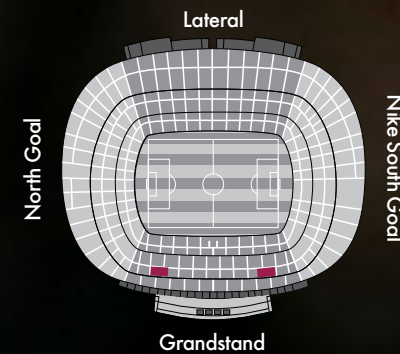

- Gold
- Platinum Grandstand RO
- Platinum Sala Roma
- Palladium
- Silver

VIP GOLD SEATS

These seats are in the first Tier of the Grandstand, located practically at pitch level around the substitute benches and the players tunnel.

They are reached through gate 15 into the Camp Nou, which connects to the Antepalco de Honor, the VIP lounge corresponding to the aforesaid seats, from which there is direct access to the same.

VIP SEATS PLATINUM GRANDSTAND RO

These are the closest seats to the Presidential Box. They are located in the front row of the second Tier of the Grandstand, have a roof and offer an ideal view of the Stadium.

VIP clients are welcomed at gate 15 to the Stadium, and these seats connect directly to the Antepalco de Honor VIP Lounge.

VIP PLATINUM SEATS SALA ROMA

Located in the upper section of the second Tier of the Grandstand, these seats offer the client the opportunity to enjoy privacy and comfort while watching the game with an exceptional view of the pitch.