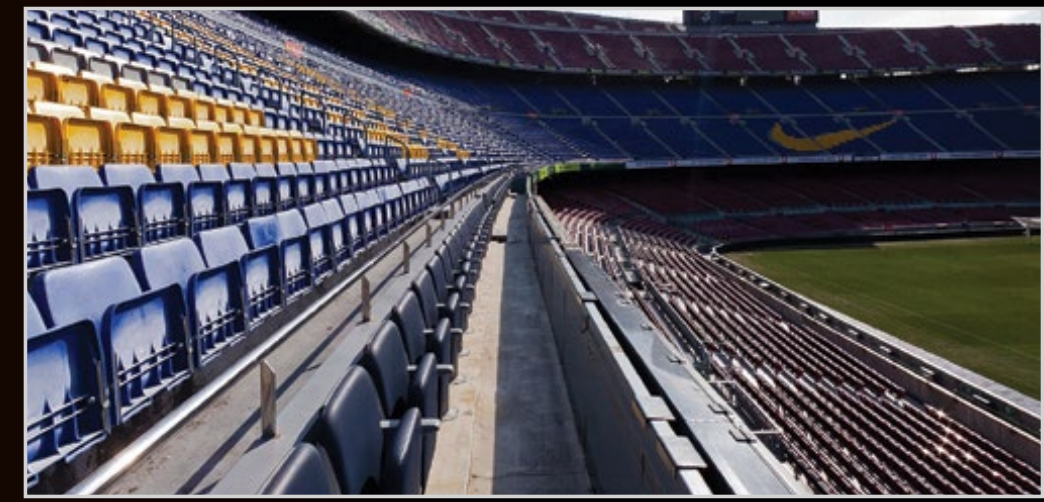

VIP SILVER SEATS

Located along the touchline and behind the goals in the front row of the 2nd Tier, these seats offer a splendid view of the pitch thanks to their high location yet being so close to the action.

Depending on where they are located, they connect directly to the Mediapro or the Antepalco Lateral VIP Lounge.