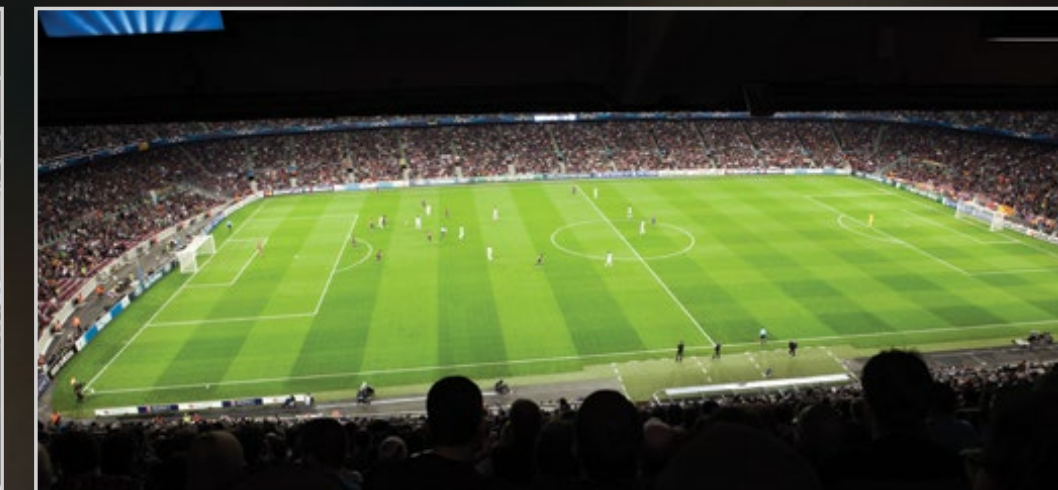

SALA ROMA BOXES

The most exclusive boxes in the Camp Nou are located in the upper section of the Main Grandstand. They are reached through gate 19 into the Stadium, where you will find the VIP welcome stand, which leads into the spacious Roma 09 lounge, from which the boxes can be directly accessed.

Location: Grandstand 2nd Tier.

Capacity: 7, 11, 12 or 14 places.