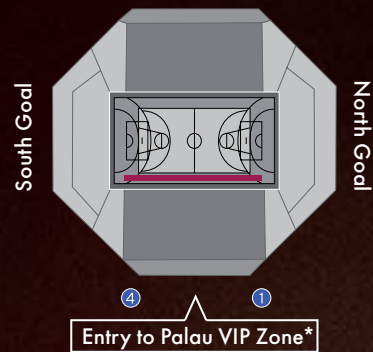

SALA ANTEPALCO DE HONOR

This is located one level below the presidential zone. Its modern décor in dark woods and noble materials under a sloping skylight create a distinctly impressive ambience.

Corresponding seats and boxes: VIP Platinum Grandstand Row 0 and VIP Gold.

Corresponding seats and boxes: VIP Silver Lateral and North Goal.

SALA ANTEPALCO LATERAL

Located behind the touchline and decorated in lively wooden tones and different sports-related works of art, this hall includes several plasma screens showing the live broadcast of the game.

Corresponding seats and boxes: VIP Silver Lateral and South Goal and Lateral Boxes.

HOSPITALITY PROGRAMME

LOCATIONS

	LOCATION	CAPACITY	VIP LOUNGE
BOXES			
Sala Roma Boxes	Grandstand 2nd Tier	7, 11, 12 or 14 seats	Roma 09
2nd Tier Boxes	Lateral and 2nd Tier Goals	14 or 16 seats	—
Lateral Boxes	Lateral 1st Tier	6, 7, 10, 12, 15 or 16 seats	Antepalco Lateral
VIP SEATS			
Gold	Grandstand 1st Tier	Minimum 2 seats	Antepalco de Honor
Platinum			
Grandstand R0	1st Row Grandstand 2nd Tier	Minimum 2 seats	Antepalco de Honor
Platinum Sala Roma	Grandstand 2nd Tier	Minimum 2 seats	Roma 09
Palladium	Grandstand 3rd Tier	Minimum 2 seats	Roma 09
Silver	1st Row Lateral zone and 2nd Tier Goals	Minimum 2 seats	Mediapro or Antepalco Lateral

● Courtside Seats

P Free parking on premises via access 7.

* Exclusive entry to Presidential Zone. Between gates 1 and 4.

VIP SEATS IN THE PALAU

COURTSIDE SEATS

Seats right next to the action in the purest of NBA traditions, located all along the side of the court. From here you almost feel part of the action itself and won't miss a single detail of the game.