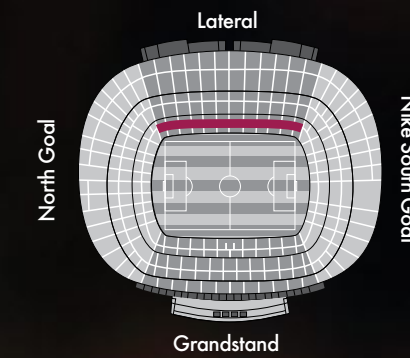

- Sala Roma Boxes
- 2nd Tier Boxes
- Lateral Boxes

SALA ROMA BOXES

The most exclusive boxes in the Camp Nou are located in the upper section of the Main Grandstand. They are reached through gate 19 into the Stadium, where you will find the VIP welcome stand, which leads into the spacious Roma 09 lounge, from which the boxes can be directly accessed.

Location: Grandstand 2nd Tier.

Capacity: 7, 11, 12 or 14 places.

2nd TIER BOXES

These boxes are located on the second Tier, along the touchline and behind the goals. Their high position offers a spectacular view of the pitch, and they can be reached directly through an independent entrance.

Location: 2nd Tier along touchline and behind goals.

Capacity: 14 or 16 places.

LATERAL BOXES

These exclusive spaces are located all along the touchline in the 1st Tier. They are reached via gate 68 into the Camp Nou, which leads into the Antepalco Lateral VIP Lounge, from which these boxes can be accessed directly. The proximity to the field of play makes these seats especially recommendable if you are after a close-up view of the action.

- Gold
- Platinum Grandstand RO
- Platinum Sala Roma
- Palladium
- Silver

VIP GOLD SEATS

These seats are in the first Tier of the Grandstand, located practically at pitch level around the substitute benches and the players tunnel.